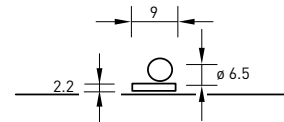

switch type: stepless dimming

worktime: 10 hours

938 SI

COLORS

black

silver

gold

ORDER NUMBERS