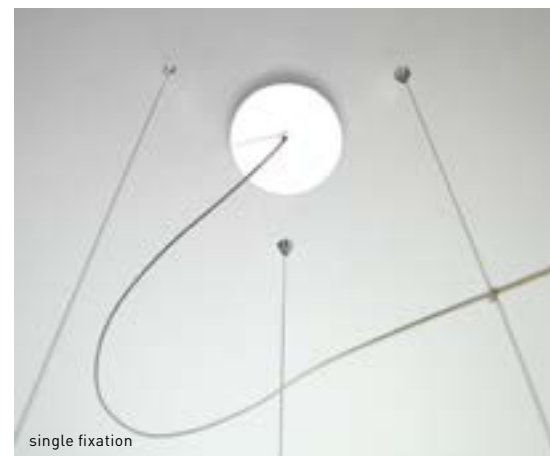

ALURING

schlichte eleganz aus hochwertigen materialien ist die passende umschreibung für die deckenleuchte ALURING. sie empfiehlt sich besonders als stilvolle beleuchtung für tafelfreunde in allen größen. durch ihre variable seilabhängung eignet sich die leuchte für räume mit einer deckenhöhe bis 380 cm.

design: michael rösing
material: aluminium, glas

simple elegance created out of high quality materials is the transcription which matches the ceiling light ALURING. particularly it is suitable as a stylish form of lighting for dining tables of all sizes. since it can be hung at various different heights, this luminaire is suitable for rooms with a ceiling height of up to 380 cm.

design: michael rösing
material: aluminum, glass

ORDER NUMBERS

LED, energy efficiency class: A
16 W, 980 lm, 2300-2500 K, Ra <80, dimmable

- **493 C**   ø 30 cm, baldachin
  chrome glossy
  579 €
- **493 D**   anodised
  519 €
- **494 C**   ø 30 cm, single fixation
  chrome glossy
  579 €
- **494 D**   anodised
  519 €
- **496 C**   ø 30 cm, 2-lights
  chrome glossy
  1098 €
- **496 D**   anodised
  978 €

energy efficiency class: A+/A/B/C/D/E
halogen, bulb not included in the delivery
60 W eco/220 v/g9

- **493 A**   ø 30 cm, baldachin
  chrome glossy
  459 €
- **493 B**   anodised
  399 €
- **494 A**   ø 30 cm, single fixation
  chrome glossy
  459 €
- **494 B**   anodised
  399 €
- **496 A**   ø 30 cm, 2-lights
  chrome glossy
  879 €
- **496 B**   anodised
  759 €