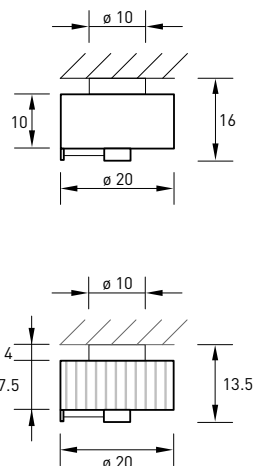

SHINING

die wand- und deckenleuchte SHINING fasziniert durch das wechselspiel von licht und schatten. die verschiedenen motive geben jedem raum eine ganz persönliche note, verleihen eine warme atmosphäre und laden den betrachter zum träumen ein. die leuchte gehört zu den gewinnern des europäischen innovationswettbewerbs für lichtdesign: NACHLUX 2007.

design: peter buning
material: glas, stahl

the SHINING wall lights and ceiling lamps fascinate by the interplay of light and shadow. the different images give each room a personal touch, and a warm atmosphere and invites the observers to dream. the lighting belongs to the winners of the european innovation competition for light design: NACHLUX 2007.

design: peter buning
material: glass, steel

ORDER NUMBERS

energy efficiency class: A+/A/B/C/D/E
halogen, bulb not included in the delivery
12 v/75 w/gy 6.35 (110 v/50 w)

478 A	20 x 16 x 20
	brussels
478 D	bombay
478 E	paris
478 G	milan
478 H	wonderland
478 O	vienna
	299 € each

halogen, bulb not included in the delivery
240 v/60 w eco/g9

450 A	riffelglas
	20 x 13.5 x 20
	149 €