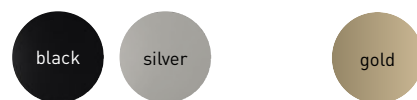

COLORS

NEW

ORDER NUMBERS

LED, energy efficiency class: A+
9 W, 845 lm, 2700 K, Ra 90,
dimmable, touch-O-matic 2

157 × 18.5 × 18.5 cm
457 H/SW LED black
457 H LED silver
457 H/T LED gold
399 € each