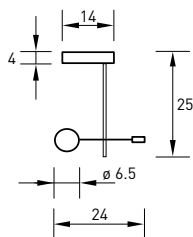

457 WDKM3SILED

loch hohlraumdecke / hole cavity ceiling
Ø 6.8 cm

457 WDKM4WELED

457 LED WD1 SW

457 LED WD2 SWT

457 LED WD3

457 WDK/LED

loch hohlraumdecke / hole cavity ceiling
 \varnothing 3.5 - 4.0 cm