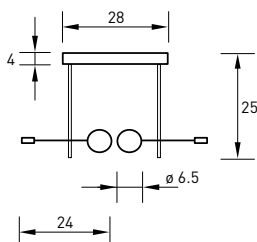

457 WDKM3SILED

loch hohlraumdecke / hole cavity ceiling
Ø 6.8 cm

457 WDKM4WELED

457 LED WD1 SW

457 LED WD2 SWT

457 LED WD3

457 WDK/LED

loch hohlraumdecke / hole cavity ceiling
 \varnothing 3.5 - 4.0 cm