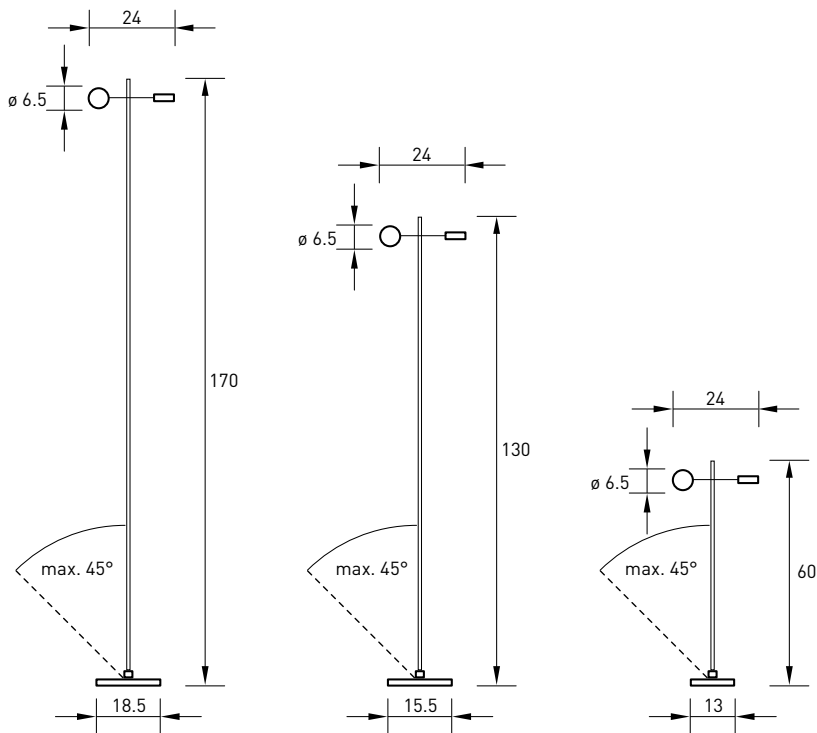

ABSOLUT FLOOR LIGHT

die ABSOLUT stehleuchte verleiht jedem raum ein besonderes ambiente, wenn es darauf ankommt. durch den touch-O-matic 2 sensorschalter im leuchtenkopf ist die leuchte sehr einfach zu bedienen. sie ist 45° in alle richtungen schwenkbar und frei zu platzieren.

design: michael rösing
material: stahl, carbonfaser, aluminium

the ABSOLUT floor light provides a special ambience whenever needed. the luminaire is very easy to use due to the touch-O-matic 2 sensor switch in the lamphead. it can be swivelled to 45° in very direction and it can be positioned flexibly.

design: michael rösing
material: steel, carbon fibre, aluminium