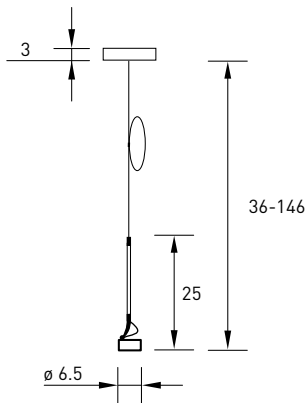

BASICA 2

die BASICA pendelleuchte überzeugt durch ein schlichtes und elegantes design sowie mit einer natürlichen farbwiedergabe und warmweißem licht bei 2.700 kelvin. auf anfrage mit casambi modul.

design: michael rösing & ralph kraeuter
material: stahl, aluminium, carbonfaser

the BASICA pendant luminaire convinces with a simple and elegant design as well as with a natural color rendering and warm white light at 2,700 kelvin. on request with casambi modul.

design: michael rösing & ralph kraeuter
material: steel, aluminum, carbon fibre

COLORS

ORDER NUMBERS

LED, energy efficiency class: A+
9 W, 845 lm, 2700 K, Ra 90
90° standard lens
36° / 48° / 105° available at page 4-5

931 A1/SW $\varnothing 6.5 \times (36-146)$ cm
1-light, black
931 A1/SI   1-light, silver
931 A1/T   1-light, gold
289 € each