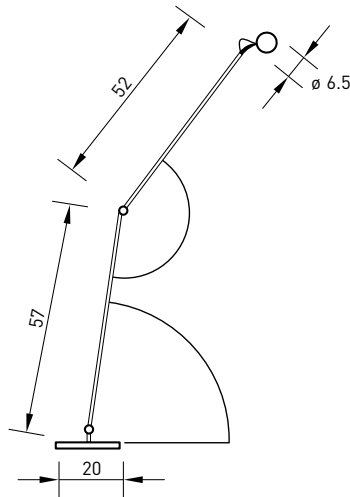

COLORS

NEW

ORDER NUMBERS

LED, energy efficiency class: A+
9 W, 845 lm, 2700 K, Ra 90, dimmable
touch-O-matic 2, 90° standard lens
36° / 48° / 105° available at page 4-5

936 E/SW

936 E/SI

936 E/T

110 x Ø20 cm

black

silver

gold

379 € each