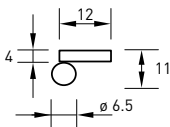

WALLWASHER 105°

spec: grossflächige ausleuchtung
abstrahlwinkel: 105°

spec: large area illumination
beam angle: 105°

WAND- & DECKENLEUCHTEN WALL & CEILING LIGHTS

457 WD SW M LED

457 WD 2 WE M LED

457 WD 3 SI M LED