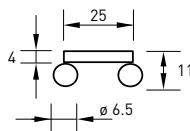

WALLWASHER 105°

spec: grossflächige ausleuchtung
abstrahlwinkel: 105°

spec: large area illumination
beam angle: 105°

WAND- & DECKENLEUCHTEN WALL & CEILING LIGHTS

457 WD SW M LED

457 WD 2 WE M LED

457 WD 3 SI M LED