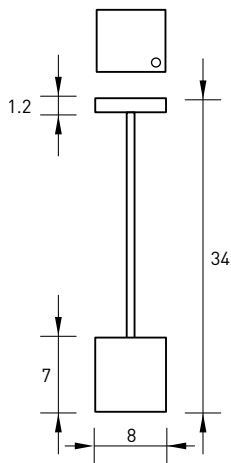

the LIBERTY LIGHT can be used in a variety of ways. on the dining table, bedside table or during a cozy evening in the garden. the brightness of the lamp can be regulated in two steps.

dimensions: 8 x 34 cm
material: aluminium, acrylic
energy efficiency: A+
light colour: 3.000 kelvin
light output: 150 lm
power input: typ 700 mA (ca. 3,5 watt)
USB charging
switch type: 3 level dimming
(1st 100%, 2nd 50%, 3rd Off)
chargetime: 5 hours
worktime: 8-16 hours

1180 F

1180 C

COLORS

ORDER NUMBERS

LED, energy efficiency class: A+
3.5 W, 150 lm, 3000 K, dimmable

1180 F ø 8 x 34 cm
1180 C black
1180 T silver
 gold
 95 € each

NEW LIBERTY LIGHT REMOTE

die LIBERTY LIGHT REMOTE kann auf verschiedene weise genutzt werden. auf dem esstisch, auf dem nachttisch oder draußen bei einem gemütlichen abend im garten. die helligkeit kann stufenlos reguliert werden.

the LIBERTY LIGHT REMOTE can be used in a variety of ways. on the dining table, bedside table or during a cozy evening in the garden. the brightness of the lamp can be regulated stepless.

dimensions: \varnothing 8 x 34 cm
 material: aluminium, acrylic
 energy efficiency: A+
 light colour: 3.000 kelvin
 light output: 150 lm
 power input: typ 700 mA (ca. 3,5 watt)
 USB charging
 IR-remote control
 switch type: stepless dimming
 charge time: 5 hours
 worktime: up to 40 hours at lowest brightness