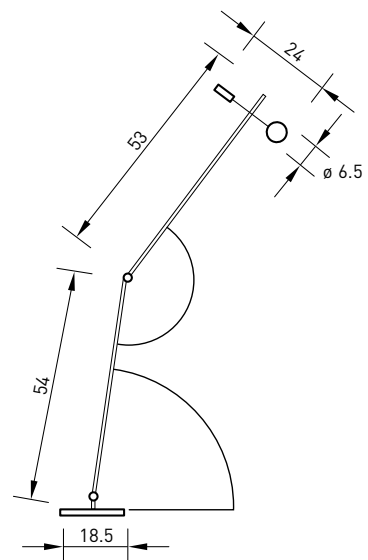

ABSOLUT DESKTOP LIGHT

der carbonstab der ABSOLUT schreibtischleuchte lässt sich durch die gelenke stufenlos in alle richtungen schwenken. der leuchtenkopf mit dem touch-O-matic 2 sensorschalter ist ebenfalls um 360° drehbar.

design: michael rösing
material: stahl, carbonfaser, aluminium

the carbon fiber rod of the ABSOLUT desktop light can be swivelled infinitely in all directions by the joints. the lamp head with the touch-O-matic 2 sensor switch can also be rotated 360°.

design: michael rösing
material: steel, carbon fibre, aluminum

ORDER NUMBERS

LED, energy efficiency class: A+
9 W, 845 lm, 2700 K, Ra 90,
dimmable, touch-O-matic 2

108 × 18.5 × 18.5 cm
457 E/SW LED black
457 E LED silver
457 E/T LED gold
379 € each

COLORS

NEW