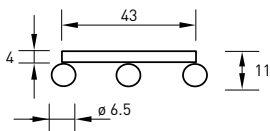

WALLWASHER 105°

spec: grossflächige ausleuchtung
abstrahlwinkel: 105°

spec: large area illumination
beam angle: 105°

WAND- & DECKENLEUCHTEN WALL & CEILING LIGHTS

457 WD SW M LED

457 WD 2 WE M LED

457 WD 3 SI M LED