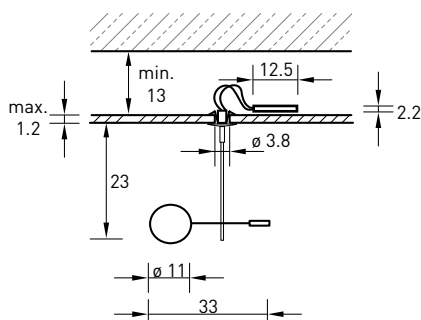

ORDER NUMBERS

LED, energy efficiency class: A
10.5 W, 625 lm, 2700 K, Ra 80, dimmable

455 WDS/1-LED 14 x 30 x 4 cm
1-light, silver
189 €

455 WDS/2-LED 28 x 30 x 4 cm
2-light, silver
299 €

455 WDS/3-LED 80 x 30 x 4 cm
3-light, silver
429 €

for installation with suspended ceilings:

457 WDS-LED 33 x 23 x 3.8 cm
1-light, silver
169 €