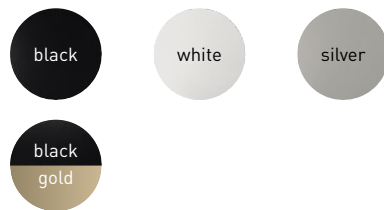

COLORS

457 WDKM2SWLED

ORDER NUMBERS

LED, energy efficiency class: A+
9 W, 845 lm, 2700 K, Ra 90, dimmable
90° standard lens
36° / 48° / 105° available at page 4-5

457 WDKM1SWLED 1-light, black
457 WDKM1SILED 1-light, silver
457 WDKM1WELED 1-light, white
457 WDKM1SWTLED 1-light, black gold
219 € each

457 WDKM2SWLED 2-lights, black
457 WDKM2SILED 2-lights, silver
457 WDKM2WELED 2-lights, white
457 WDKM2SWTLED 2-lights, black gold
329 € each

457 WDKM3SWLED 3-lights, black
457 WDKM3SILED 3-lights, silver
457 WDKM3WELED 3-lights, white
457 WDKM3SWTLED 3-lights, black gold
469 € each

457 WDKM4SWLED 4-lights, black
457 WDKM4SILED 4-lights, silver
457 WDKM4WELED 4-lights, white
457 WDKM4SWTLED 4-lights, black gold
589 € each