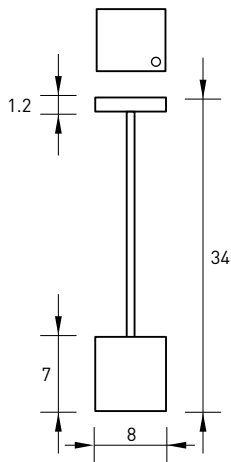

the LIBERTY LIGHT can be used in a variety of ways. on the dining table, bedside table or during a cozy evening in the garden. the brightness of the lamp can be regulated in two steps.

dimensions: 8 x 34 cm
material: aluminium, acrylic
energy efficiency: A+
light colour: 3.000 kelvin
light output: 150 lm
power input: typ 700 mA (ca. 3,5 watt)
USB charging
switch type: 3 level dimming
(1st 100%, 2nd 50%, 3rd Off)
chargetime: 5 hours
worktime: 8-16 hours