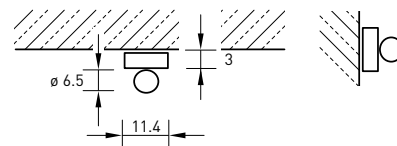

944 1/WE

COLORS

black

white

silver

black
gold

ORDER NUMBERS

LED, energy efficiency class: A+
9 W, 845 lm, 2700 K, Ra 90
90° standard lens
36° / 48° / 105° available at page 4-5

944 1/SW
944 1/SI
944 1/WE
944 1/SWT

ø 11.4 x 6.5 cm
black
silver
white
black, gold
279 € each