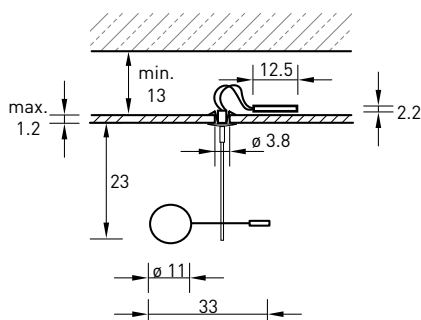

ORDER NUMBERS

LED, energy efficiency class: A
10.5 W, 625 lm, 2700 K, Ra 80, dimmable

455 WDS/1-LED 14 x 30 x 4 cm
1-light, silver
189 €

455 WDS/2-LED 28 x 30 x 4 cm
2-light, silver
299 €

455 WDS/3-LED 80 x 30 x 4 cm
3-light, silver
429 €

for installation with suspended ceilings:

457 WDS-LED 33 x 23 x 3.8 cm
1-light, silver
169 €