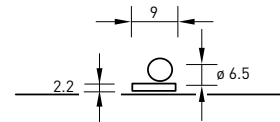

938 SI

COLORS

black

silver

gold

ORDER NUMBERS

touch-O-matic 2, 90° standard lens
36° / 48° / 105° available at page 4-5

938 SW

ø 9 x 6.5 cm

black

938 SI

silver

938 T

gold

198 € each