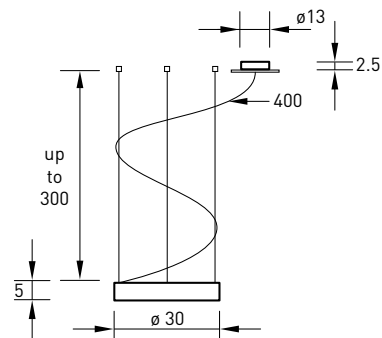

ALURING

schlichte eleganz aus hochwertigen materialien ist die passende umschreibung für die deckenleuchte ALURING. sie empfiehlt sich besonders als stilvolle beleuchtung für tafelfreunde in allen größen. durch ihre variable seilabhängung eignet sich die leuchte für räume mit einer deckenhöhe bis 380 cm.

design: michael rösing
material: aluminium, glas

simple elegance created out of high quality materials is the transcription which matches the ceiling light ALURING. particularly it is suitable as a stylish form of lighting for dining tables of all sizes. since it can be hung at various different heights, this luminaire is suitable for rooms with a ceiling height of up to 380 cm.

design: michael rösing
material: aluminum, glass

ORDER NUMBERS

LED, energy efficiency class: A
16 W, 980 lm, 2300-2500 K, Ra <80, dimmable

- **493 C** $\varnothing$ 30 cm, baldachin
  chrome glossy
  579 €
- **493 D**   anodised
  519 €
- **494 C** $\varnothing$ 30 cm, single fixation
  chrome glossy
  579 €
- **494 D**   anodised
  519 €
- **496 C** $\varnothing$ 30 cm, 2-lights
  chrome glossy
  1098 €
- **496 D**   anodised
  978 €

energy efficiency class: A+/A/B/C/D/E
halogen, bulb not included in the delivery
60 W eco/220 v/g9

- **493 A** $\varnothing$ 30 cm, baldachin
  chrome glossy
  459 €
- **493 B**   anodised
  399 €
- **494 A** $\varnothing$ 30 cm, single fixation
  chrome glossy
  459 €
- **494 B**   anodised
  399 €
- **496 A** $\varnothing$ 30 cm, 2-lights
  chrome glossy
  879 €
- **496 B**   anodised
  759 €

493 A / 493 C