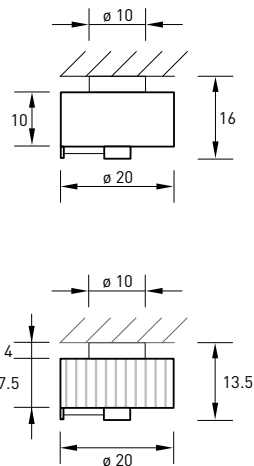

SHINING

die wand- und deckenleuchte SHINING fasziniert durch das wechselspiel von licht und schatten. die verschiedenen motive geben jedem raum eine ganz persönliche note, verleihen eine warme atmosphäre und laden den betrachter zum träumen ein. die leuchte gehört zu den gewinnern des europäischen innovationswettbewerbs für lichtdesign: NACHLUX 2007.

design: peter buning
material: glas, stahl

the SHINING wall lights and ceiling lamps fascinate by the interplay of light and shadow. the different images give each room a personal touch, and a warm atmosphere and invites the observers to dream. the lighting belongs to the winners of the european innovation competition for light design: NACHLUX 2007.

design: peter buning
material: glass, steel

ORDER NUMBERS

energy efficiency class: A+/A/B/C/D/E
halogen, bulb not included in the delivery
12 v/75 w/gy 6.35 (110 v/50 w)

478 A	20 × 16 × 20
	brussels
478 D	bombay
478 E	paris
478 G	milan
478 H	wonderland
478 O	vienna
	299 € each

halogen, bulb not included in the delivery
240 v/60 w eco/g9

450 A	riffelglas
	20 × 13.5 × 20
	149 €