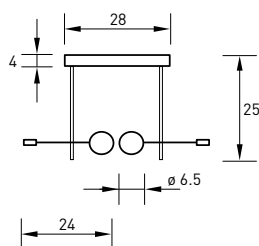

loch hohlraumdecke / hole cavity ceiling  
Ø 6.8 cm

457 WDKM4WELED

457 WD/SW LED

457 WD2/SWT LED

457 WD3 LED

457 WDK/LED

loch hohlraumdecke / hole cavity ceiling  
 $\varnothing$  3.5 - 4.0 cm