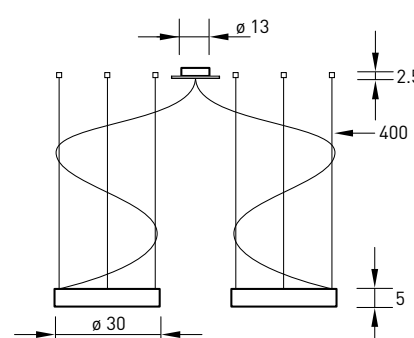

ALURING

schlichte eleganz aus hochwertigen materialien ist die passende umschreibung für die deckenleuchte ALURING. sie empfiehlt sich besonders als stilvolle beleuchtung für tafelfreunde in allen größen. durch ihre variable seilabhängung eignet sich die leuchte für räume mit einer deckenhöhe bis 380 cm.

design: michael rösing
material: aluminium, glas

simple elegance created out of high quality materials is the transcription which matches the ceiling light ALURING. particularly it is suitable as a stylish form of lighting for dining tables of all sizes. since it can be hung at various different heights, this luminaire is suitable for rooms with a ceiling height of up to 380 cm.

design: michael rösing
material: aluminum, glass

ORDER NUMBERS

LED, energy efficiency class: A
16 W, 980 lm, 2300-2500 K, Ra <80, dimmable

- **493 C** $\varnothing$ 30 cm, baldachin
  chrome glossy
  579 €
- **493 D**   anodised
  519 €
- **494 C** $\varnothing$ 30 cm, single fixation
  chrome glossy
  579 €
- **494 D**   anodised
  519 €
- **496 C** $\varnothing$ 30 cm, 2-lights
  chrome glossy
  1098 €
- **496 D**   anodised
  978 €

energy efficiency class: A+/A/B/C/D/E
halogen, bulb not included in the delivery
60 W eco/220 v/g9

- **493 A** $\varnothing$ 30 cm, baldachin
  chrome glossy
  459 €
- **493 B**   anodised
  399 €
- **494 A** $\varnothing$ 30 cm, single fixation
  chrome glossy
  459 €
- **494 B**   anodised
  399 €
- **496 A** $\varnothing$ 30 cm, 2-lights
  chrome glossy
  879 €
- **496 B**   anodised
  759 €

493 A / 493 C