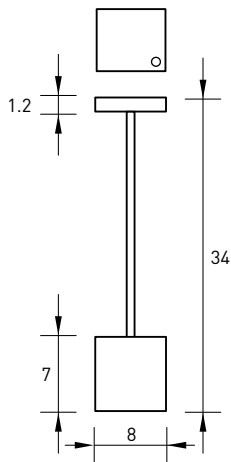

the LIBERTY LIGHT can be used in a variety of ways. on the dining table, bedside table or during a cozy evening in the garden. the brightness of the lamp can be regulated in two steps.

dimensions: 8 x 34 cm  
material: aluminium, acrylic  
energy efficiency: A+  
light colour: 3.000 kelvin  
light output: 150 lm  
power input: typ 700 mA (ca. 3,5 watt)  
USB charging  
switch type: 3 level dimming  
(1st 100%, 2nd 50%, 3rd Off)  
chargetime: 5 hours  
worktime: 8-16 hours