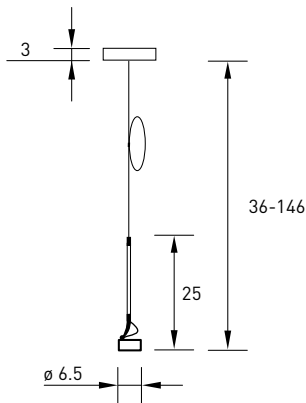

BASICA 2

die BASICA pendelleuchte überzeugt durch ein schlichtes und elegantes design sowie mit einer natürlichen farbwiedergabe und warmweißem licht bei 2.700 kelvin. auf anfrage mit casambi modul.

design: michael rösing & ralph kraeuter
material: stahl, aluminium, carbonfaser

the BASICA pendant luminaire convinces with a simple and elegant design as well as with a natural color rendering and warm white light at 2,700 kelvin. on request with casambi modul.

design: michael rösing & ralph kraeuter
material: steel, aluminum, carbon fibre

COLORS

ORDER NUMBERS

LED, energy efficiency class: A+
9 W, 845 lm, 2700 K, Ra 90
90° standard lens
36° / 48° / 105° available at page 4-5

931 A1/SW	$\varnothing 6.5 \times (36-146)$ cm
931 A1/SI	1-light, black
931 A1/T	1-light, silver
	1-light, gold
	259 € each