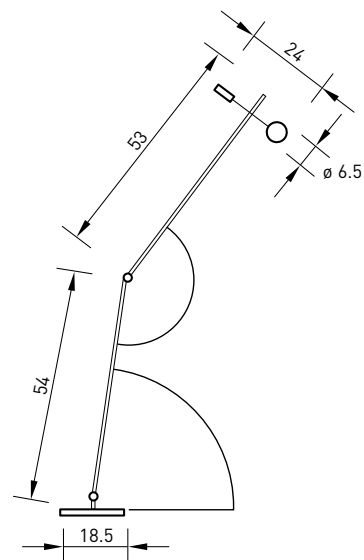

ABSOLUT DESKTOP LIGHT

der carbonstab der ABSOLUT schreibtischleuchte lässt sich durch die gelenke stufenlos in alle richtungen schwenken. der leuchtenkopf mit dem touch-0-matic 2 sensorschalter ist ebenfalls um 360° drehbar.

design: michael rösing
material: stahl, carbonfaser, aluminium

the carbon fiber rod of the ABSOLUT desktop light can be swivelled infinitely in all directions by the joints. the lamp head with the touch-0-matic 2 sensor switch can also be rotated 360°.

design: michael rösing
material: steel, carbon fibre, aluminum

ORDER NUMBERS

LED, energy efficiency class: A+
9 W, 845 lm, 2700 K, Ra 90,
dimmable, touch-0-matic 2

	108 × 18.5 × 18.5 cm
457 E/SW LED	black
457 E LED	silver
457 E/T LED	gold
	349 € each
457 E/CH LED	chrome
	399 €

COLORS

NEW