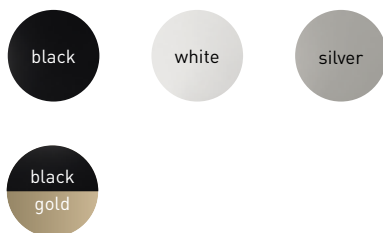

COLORS

ORDER NUMBERS

LED, energy efficiency class:
A + 9 W, 845 lm, 2700 K, Ra 90
90° standard lens
36° / 48° / 105° available at page 4-5

	ø 11.4 x 6.5 cm
934 1/SW LED	black
934 1/WE LED	white
934 1/SI LED	silver
934 1/SWT LED	black gold
	279 € each