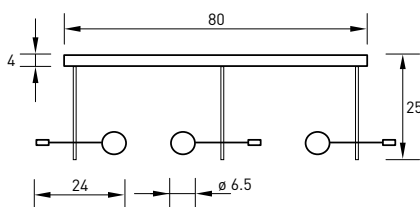

loch hohlraumdecke / hole cavity ceiling  
Ø 6.8 cm

457 WDKM4WELED

457 WD/SW LED

457 WD2/SWT LED

457 WD3 LED

457 WDK/LED

loch hohlraumdecke / hole cavity ceiling  
 $\varnothing$  3.5 - 4.0 cm