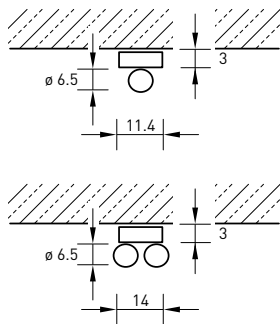

BASICA 1

die BASICA 1 deckenleuchte mit dem runden trafogehäuse. die flexible leuchte kann dank des magnetischen kugelgelenks in jede gewünschte richtung strahlen. sie überzeugt mit einer natürlichen farbwiedergabe und warmweißem licht bei 2.700 kelvin. casambi modul auf anfrage.

design: michael rösing
material: stahl, aluminium

the BASICA 1 ceiling light and the round transformer housing. the flexible luminaire can rotate in the desired direction thanks to the magnetic ball joint. it convinces with a high color rendering and warm white light at 2,700 kelvin. casambi module on request.

design: michael rösing
material: steel, aluminum