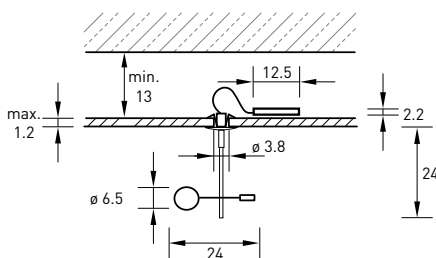

loch hohlraumdecke / hole cavity ceiling  
Ø 6.8 cm

457 WDKM4WELED

457 WD/SW LED

457 WD2/SWT LED

457 WD3 LED

457 WDK/LED

loch hohlraumdecke / hole cavity ceiling  
 $\varnothing$  3.5 - 4.0 cm