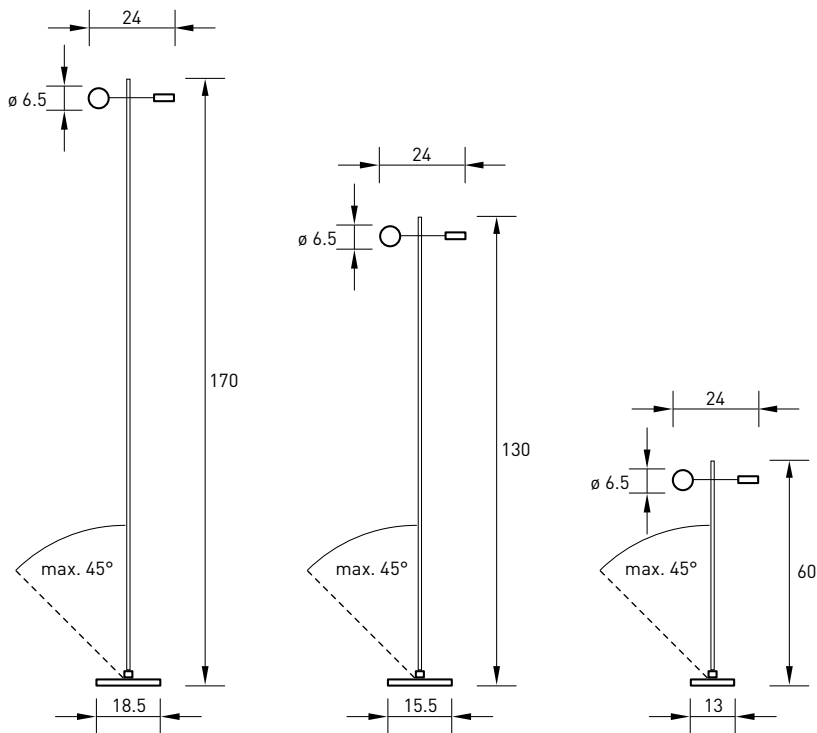

ABSOLUT FLOOR LIGHT

die ABSOLUT stehleuchte verleiht jedem raum ein besonderes ambiente, wenn es darauf ankommt. durch den touch-O-matic 2 sensorschalter im leuchtenkopf ist die leuchte sehr einfach zu bedienen. sie ist 45° in alle richtungen schwenkbar und frei zu platzieren.

design: michael rösing
material: stahl, carbonfaser, aluminium

the ABSOLUT floor light provides a special ambience whenever needed. the luminaire is very easy to use due to the touch-O-matic 2 sensor switch in the lamphead. it can be swivelled to 45° in very direction and it can be positioned flexibly.

design: michael rösing
material: steel, carbon fibre, aluminium