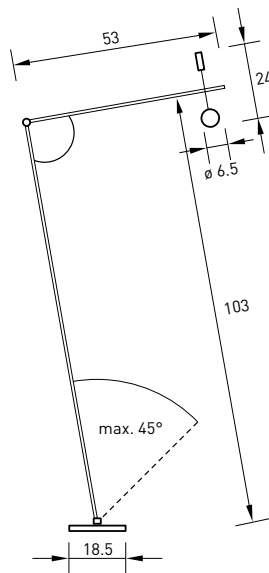

ABSOLUT TASK FLOOR LAMP

die elegante ABSOLUT leseleuchte lässt sich stufenlos in jede gewünschte position verstellen. dank der intelligenten befestigung per gummi-o-ring ist der leuchtenkopf ebenfalls stufenlos drehbar. zum ein- und ausschalten oder dimmen einfach den sensorschalter am leuchtenkopf berühren.

design: michael rösing
material: stahl, carbonfaser, aluminium

the elegant ABSOLUT reading light can be infinitely adjusted. thanks to the intelligent fastening by means of a rubber o-ring, the light head itself can also be infinitely rotated. to switch on and off or dim, simply touch the sensor switch on the light head.

design: michael rösing
material: steel, carbon fibre, aluminium