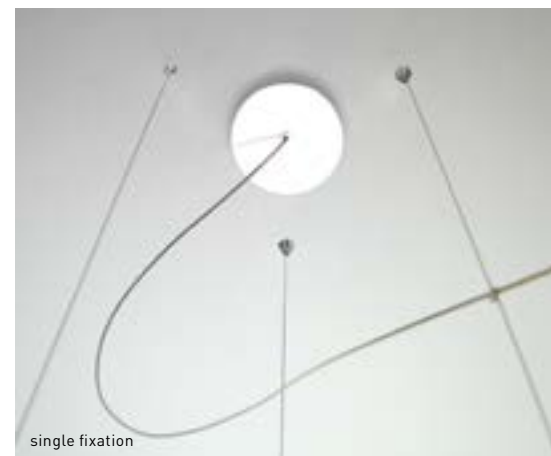

ALURING

schlichte eleganz aus hochwertigen materialien ist die passende umschreibung für die deckenleuchte ALURING. sie empfiehlt sich besonders als stilvolle beleuchtung für tafelfreunde in allen größen. durch ihre variable seilabhängung eignet sich die leuchte für räume mit einer deckenhöhe bis 380 cm.

design: michael rösing
material: aluminium, glas

simple elegance created out of high quality materials is the transcription which matches the ceiling light ALURING. particularly it is suitable as a stylish form of lighting for dining tables of all sizes. since it can be hung at various different heights, this luminaire is suitable for rooms with a ceiling height of up to 380 cm.

design: michael rösing
material: aluminum, glass

ORDER NUMBERS

LED, energy efficiency class: A
16 W, 980 lm, 2300-2500 K, Ra <80, dimmable

- **493 C** $\varnothing$ 30 cm, baldachin
  chrome glossy
  579 €
- **493 D**   anodised
  519 €
- **494 C** $\varnothing$ 30 cm, single fixation
  chrome glossy
  579 €
- **494 D**   anodised
  519 €
- **496 C** $\varnothing$ 30 cm, 2-lights
  chrome glossy
  1098 €
- **496 D**   anodised
  978 €

energy efficiency class: A+/A/B/C/D/E
halogen, bulb not included in the delivery
60 W eco/220 v/g9

- **493 A** $\varnothing$ 30 cm, baldachin
  chrome glossy
  459 €
- **493 B**   anodised
  399 €
- **494 A** $\varnothing$ 30 cm, single fixation
  chrome glossy
  459 €
- **494 B**   anodised
  399 €
- **496 A** $\varnothing$ 30 cm, 2-lights
  chrome glossy
  879 €
- **496 B**   anodised
  759 €

baldachin