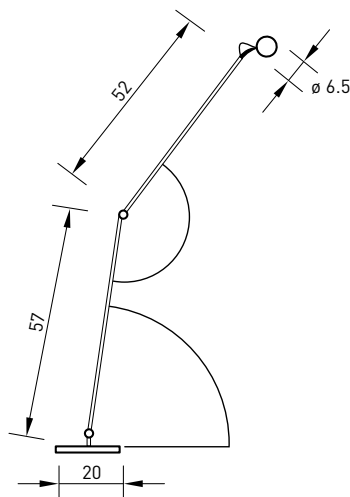

COLORS

NEW

ORDER NUMBERS

LED, energy efficiency class: A+
9 W, 845 lm, 2700 K, Ra 90, dimmable
touch-O-matic 2, 90° standard lens
36° / 48° / 105° available at page 4-5

936 E/SW

936 E/SI

936 E/T

110 x Ø20 cm

black

silver

gold

349 € each