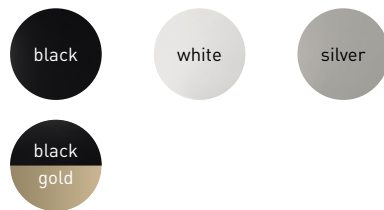

COLORS

457 WDKM2SWLED

ORDER NUMBERS

LED, energy efficiency class: A+
9 W, 845 lm, 2700 K, Ra 90, dimmable
90° standard lens
36° / 48° / 105° available at page 4-5

457 WDKM1SWLED
457 WDKM1SILED
457 WDKM1WELED
457 WDKM1SWTLED
ø 7.5 × 6.6 cm
1-light, black
1-light, silver
1-light, white
1-light, black gold
199 € each

457 WDKM2SWLED
457 WDKM2SILED
457 WDKM2WELED
457 WDKM2SWTLED
ø 13.2 × 6.6 cm
2-lights, black
2-lights, silver
2-lights, white
2-lights, black gold
299 € each

457 WDKM3SWLED
457 WDKM3SILED
457 WDKM3WELED
457 WDKM3SWTLED
ø 15 × 6.6 cm
3-lights, black
3-lights, silver
3-lights, white
3-lights, black gold
429 € each

457 WDKM4SWLED
457 WDKM4SILED
457 WDKM4WELED
457 WDKM4SWTLED
ø 17.5 × 6.6 cm
4-lights, black
4-lights, silver
4-lights, white
4-lights, black gold
539 € each