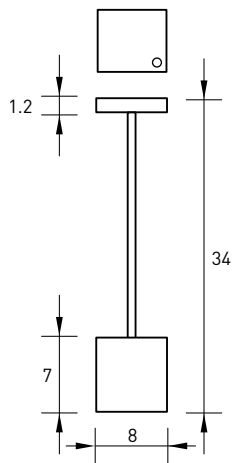

NEW LIBERTY LIGHT REMOTE

die LIBERTY LIGHT REMOTE kann auf verschiedene weise genutzt werden. auf dem esstisch, auf dem nachttisch oder draußen bei einem gemütlichen abend im garten. die helligkeit kann stufenlos reguliert werden.

the LIBERTY LIGHT REMOTE can be used in a variety of ways. on the dining table, bedside table or during a cozy evening in the garden. the brightness of the lamp can be regulated stepless.

dimensions: $\varnothing$ 8 x 34 cm
material: aluminium, acrylic
energy efficiency: A+
light colour: 3.000 kelvin
light output: 150 lm
power input: typ 700 mA (ca. 3,5 watt)
USB charging
IR-remote control
switch type: stepless dimming
charge time: 5 hours
work time: up to 40 hours at lowest brightness

COLORS

ORDER NUMBERS

LED, energy efficiency class: A+
3.5 W, 150 lm, 3000 K, dimmable

1181 F $\varnothing$ 8 x 34 cm
black
1181 C silver
gold
1181 T 119 € each