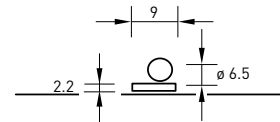

switch type: stepless dimming

worktime: 10 hours

938 SI

COLORS

black

silver

gold

ORDER NUMBERS