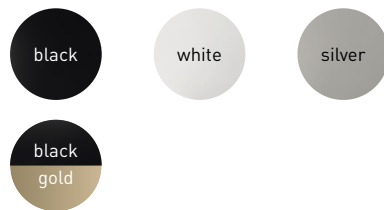

COLORS

457 WDKM2SWLED

ORDER NUMBERS

LED, energy efficiency class: A+
9 W, 845 Lm, 2700 K, Ra 90, dimmable
90° standard lens
36° / 48° / 105° available at page 4-5

457 WDKM1SWLED 1-light, black
457 WDKM1SILED 1-light, silver
457 WDKM1WELED 1-light, white
457 WDKM1SWTLED 1-light, black gold
199 € each

457 WDKM2SWLED 2-lights, black
457 WDKM2SILED 2-lights, silver
457 WDKM2WELED 2-lights, white
457 WDKM2SWTLED 2-lights, black gold
299 € each

457 WDKM3SWLED 3-lights, black
457 WDKM3SILED 3-lights, silver
457 WDKM3WELED 3-lights, white
457 WDKM3SWTLED 3-lights, black gold
429 € each

457 WDKM4SWLED 4-lights, black
457 WDKM4SILED 4-lights, silver
457 WDKM4WELED 4-lights, white
457 WDKM4SWTLED 4-lights, black gold
539 € each