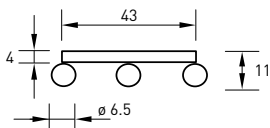

spec: grossflächige Ausleuchtung
abstrahlwinkel: 105°

spec: large area illumination
beam angle: 105°

WAND- & DECKENLEUCHTEN WALL & CEILING LIGHTS

457 WD SW M LED

457 WD 2 WE M LED

457 WD 3 SI M LED

detail

BASICA