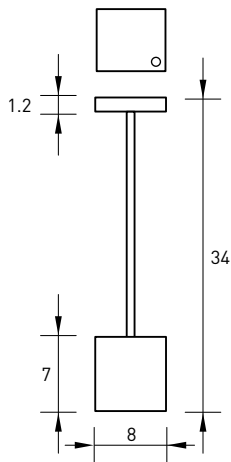

the LIBERTY LIGHT can be used in a variety of ways. on the dining table, bedside table or during a cozy evening in the garden. the brightness of the lamp can be regulated in two steps.

dimensions: 8 x 34 cm
material: aluminium, acrylic
energy efficiency: A+
light colour: 3.000 kelvin
light output: 150 lm
power input: typ 700 mA (ca. 3,5 watt)
USB charging
switch type: 3 level dimming
(1st 100%, 2nd 50%, 3rd Off)
chargetime: 5 hours
worktime: 8-16 hours