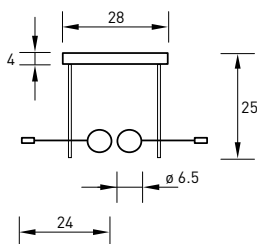

457 WDKM3SILED

loch hohlraumdecke / hole cavity ceiling
Ø 6.8 cm

457 WDKM4WELED

457 WD/SW LED

457 WD2/SWT LED

457 WD3 LED

457 WDK/LED

loch hohlraumdecke / hole cavity ceiling
 \varnothing 3.5 - 4.0 cm