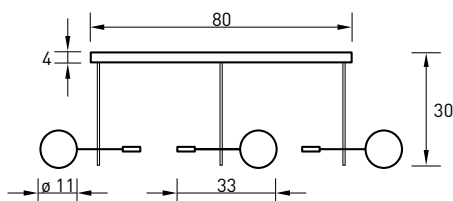

455 WDS/3-LED

ORDER NUMBERS

LED, energy efficiency class: A
10.5 W, 625 lm, 2700 K, Ra 80, dimmable

455 WDS/1-LED 14 x 30 x 4 cm
1-light, silver
189 €

455 WDS/2-LED 28 x 30 x 4 cm
2-light, silver
299 €

455 WDS/3-LED 80 x 30 x 4 cm
3-light, silver
429 €

for installation with suspended ceilings:

457 WDS-LED 33 x 23 x 3.8 cm
1-light, silver
169 €