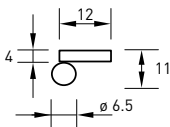

spec: grossflächige Ausleuchtung
abstrahlwinkel: 105°

spec: large area illumination
beam angle: 105°

WAND- & DECKENLEUCHTEN WALL & CEILING LIGHTS

457 WD SW M LED

457 WD 2 WE M LED

457 WD 3 SI M LED

detail

BASICA