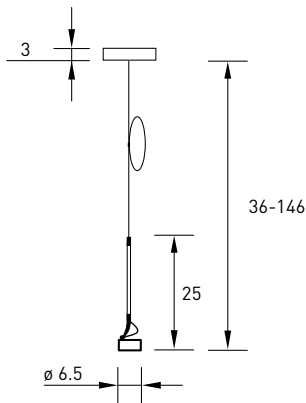

BASICA 2

die BASICA pendelleuchte überzeugt durch ein schlichtes und elegantes design sowie mit einer natürlichen farbwiedergabe und warmweißem licht bei 2.700 kelvin. auf anfrage mit casambi modul.

design: michael rösing & ralph kraeuter
material: stahl, aluminium, carbonfaser

the BASICA pendant luminaire convinces with a simple and elegant design as well as with a natural color rendering and warm white light at 2,700 kelvin. on request with casambi modul.

design: michael rösing & ralph kraeuter
material: steel, aluminum, carbon fibre