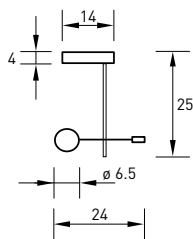

457 WDKM3SILED

loch hohlraumdecke / hole cavity ceiling
Ø 6.8 cm

457 WDKM4WELED

457 WD/SW LED

457 WD2/SWT LED

457 WD3 LED

457 WDK/LED

loch hohlraumdecke / hole cavity ceiling
 \varnothing 3.5 - 4.0 cm