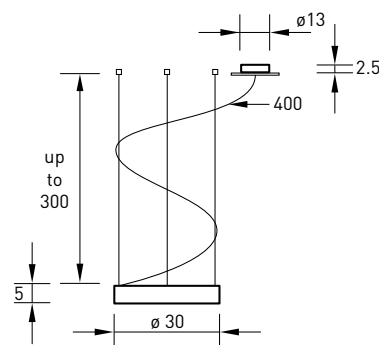

baldachin

ALURING

schlichte eleganz aus hochwertigen materialien ist die passende umschreibung für die deckenleuchte ALURING. sie empfiehlt sich besonders als stilvolle beleuchtung für tafelfreunde in allen größen. durch ihre variable seilaufhängung eignet sich die leuchte für räume mit einer deckenhöhe bis 380 cm.

design: michael rösing
material: aluminium, glas

simple elegance created out of high quality materials is the transcription which matches the ceiling light ALURING. particularly it is suitable as a stylish form of lighting for dining tables of all sizes. since it can be hung at various different heights, this luminaire is suitable for rooms with a ceiling height of up to 380 cm.

design: michael rösing
material: aluminum, glass

ORDER NUMBERS

LED, energy efficiency class: A
16 W, 980 lm, 2300-2500 K, Ra <80, dimmable

493 C	ø 30 cm, baldachin chrome glossy 579 €
493 D	anodised 519 €
494 C	ø 30 cm, single fixation chrome glossy 579 €
494 D	anodised 519 €
496 C	ø 30 cm, 2-lights chrome glossy 1098 €
496 D	anodised 978 €

2. energy efficiency class: A+/A/B/C/D/E
   halogen, bulb not included in the delivery
   60 W eco/220 v/g9

493 A	ø 30 cm, baldachin chrome glossy 459 €
493 B	anodised 399 €
494 A	ø 30 cm, single fixation chrome glossy 459 €
494 B	anodised 399 €
496 A	ø 30 cm, 2-lights chrome glossy 879 €
496 B	anodised 759 €