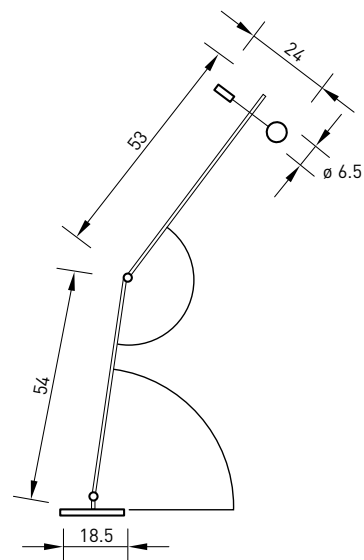

ABSOLUT DESKTOP LIGHT

der carbonstab der ABSOLUT schreibtischleuchte lässt sich durch die gelenke stufenlos in alle richtungen schwenken. der leuchtenkopf mit dem touch-O-matic 2 sensorschalter ist ebenfalls um 360° drehbar.

design: michael rösing
material: stahl, carbonfaser, aluminium

the carbon fiber rod of the ABSOLUT desktop light can be swivelled infinitely in all directions by the joints. the lamp head with the touch-O-matic 2 sensor switch can also be rotated 360°.

design: michael rösing
material: steel, carbon fibre, aluminum

ORDER NUMBERS

LED, energy efficiency class: A+
9 W, 845 lm, 2700 K, Ra 90,
dimmable, touch-O-matic 2

	108 × 18.5 × 18.5 cm
457 E/SW LED	black
457 E LED	silver
457 E/T LED	gold
	349 € each
457 E/CH LED	chrome
	399 €

COLORS

NEW