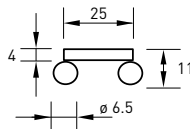

spec: grossflächige Ausleuchtung
abstrahlwinkel: 105°

spec: large area illumination
beam angle: 105°

WAND- & DECKENLEUCHTEN WALL & CEILING LIGHTS

457 WD SW M LED

457 WD 2 WE M LED

457 WD 3 SI M LED

detail

BASICA