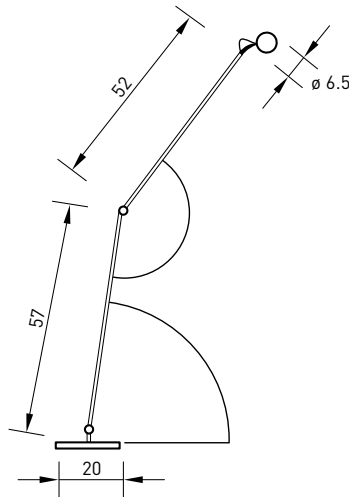

COLORS

NEW

ORDER NUMBERS

LED, energy efficiency class: A+
9 W, 845 lm, 2700 K, Ra 90, dimmable
touch-O-matic 2, 90° standard lens
36° / 48° / 105° available at page 4-5

936 E/SW

936 E/SI

936 E/T

110 x Ø20 cm

black

silver

gold

349 € each