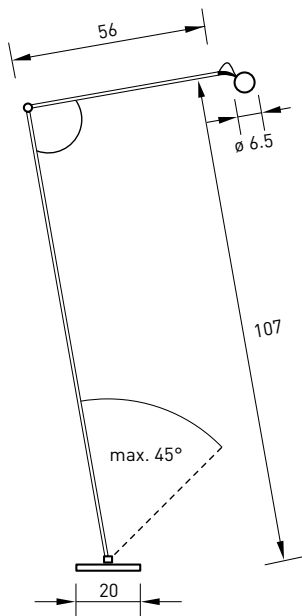

BASICA TASK FLOOR LAMP

die elegante BASICA leseleuchte lässt sich stufenlos in jede gewünschte richtung und höhe verstellen. lichtschtaltung und dimmung erfolgen intuitiv am Sensorschalter des Leuchtenkopfs.

design: michael rösing
material: stahl, carbonfaser, aluminium

the elegant BASICA floor lamp can be infinitely adjusted into every desired position. light switching and dimming are carried out intuitively on the sensor switch of the lamp head.

design: michael rösing
material: steel, carbon fibre, aluminium

COLORS

black

silver

gold

NEW

ORDER NUMBERS

LED, energy efficiency class: A+
9 W, 845 lm, 2700 K, Ra 90, dimmable
touch-O-matic 2, 90° standard lens
36° / 48° / 105° available at page 4-5

170 x 20 cm
936 H/SI silver
936 H/SW black
936 H/T gold
419 € each