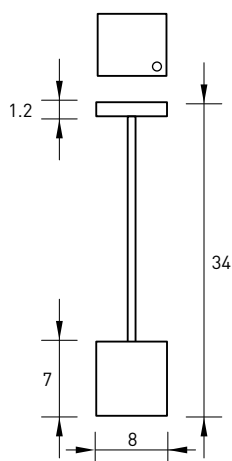

the LIBERTY LIGHT can be used in a variety of ways. on the dining table, bedside table or during a cozy evening in the garden. the brightness of the lamp can be regulated in two steps.

dimensions: 8 x 34 cm
material: aluminium, acrylic
energy efficiency: A+
light colour: 3.000 kelvin
light output: 150 lm
power input: typ 700 mA (ca. 3,5 watt)
USB charging
switch type: 3 level dimming
(1st 100%, 2nd 50%, 3rd Off)
chargetime: 5 hours
worktime: 8-16 hours

COLORS

ORDER NUMBERS

LED, energy efficiency class: A+
3.5 W, 150 lm, 3000 K, dimmable

1180 F ø 8 x 34 cm
1180 C black
1180 T silver
gold
95 € each

NEW LIBERTY LIGHT REMOTE

die LIBERTY LIGHT REMOTE kann auf verschiedene weise genutzt werden. auf dem esstisch, auf dem nachttisch oder draußen bei einem gemütlichen abend im garten. die helligkeit kann stufenlos reguliert werden.

the LIBERTY LIGHT REMOTE can be used in a variety of ways. on the dining table, bedside table or during a cozy evening in the garden. the brightness of the lamp can be regulated stepless.

dimensions: \varnothing 8 x 34 cm
 material: aluminium, acrylic
 energy efficiency: A+
 light colour: 3.000 kelvin
 light output: 150 lm
 power input: typ 700 mA (ca. 3,5 watt)
 USB charging
 IR-remote control
 switch type: stepless dimming
 charge time: 5 hours
 work time: up to 40 hours at lowest brightness