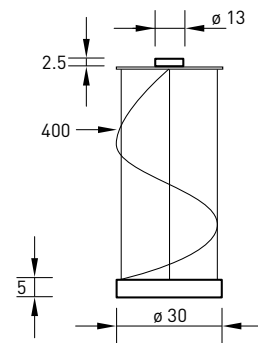

ALURING

schlichte eleganz aus hochwertigen materialien ist die passende umschreibung für die deckenleuchte ALURING. sie empfiehlt sich besonders als stilvolle beleuchtung für tafelfreunde in allen größen. durch ihre variable seilaufhängung eignet sich die leuchte für räume mit einer deckenhöhe bis 380 cm.

design: michael rösing
material: aluminium, glas

simple elegance created out of high quality materials is the transcription which matches the ceiling light ALURING. particularly it is suitable as a stylish form of lighting for dining tables of all sizes. since it can be hung at various different heights, this luminaire is suitable for rooms with a ceiling height of up to 380 cm.

design: michael rösing
material: aluminum, glass

ORDER NUMBERS

LED, energy efficiency class: A
16 W, 980 lm, 2300-2500 K, Ra <80, dimmable

493 C	ø 30 cm, baldachin chrome glossy 579 €
493 D	anodised 519 €
494 C	ø 30 cm, single fixation chrome glossy 579 €
494 D	anodised 519 €
496 C	ø 30 cm, 2-lights chrome glossy 1098 €
496 D	anodised 978 €

2. energy efficiency class: A+/A/B/C/D/E
   halogen, bulb not included in the delivery
   60 W eco/220 v/g9

493 A	ø 30 cm, baldachin chrome glossy 459 €
493 B	anodised 399 €
494 A	ø 30 cm, single fixation chrome glossy 459 €
494 B	anodised 399 €
496 A	ø 30 cm, 2-lights chrome glossy 879 €
496 B	anodised 759 €

493 A / 493 C