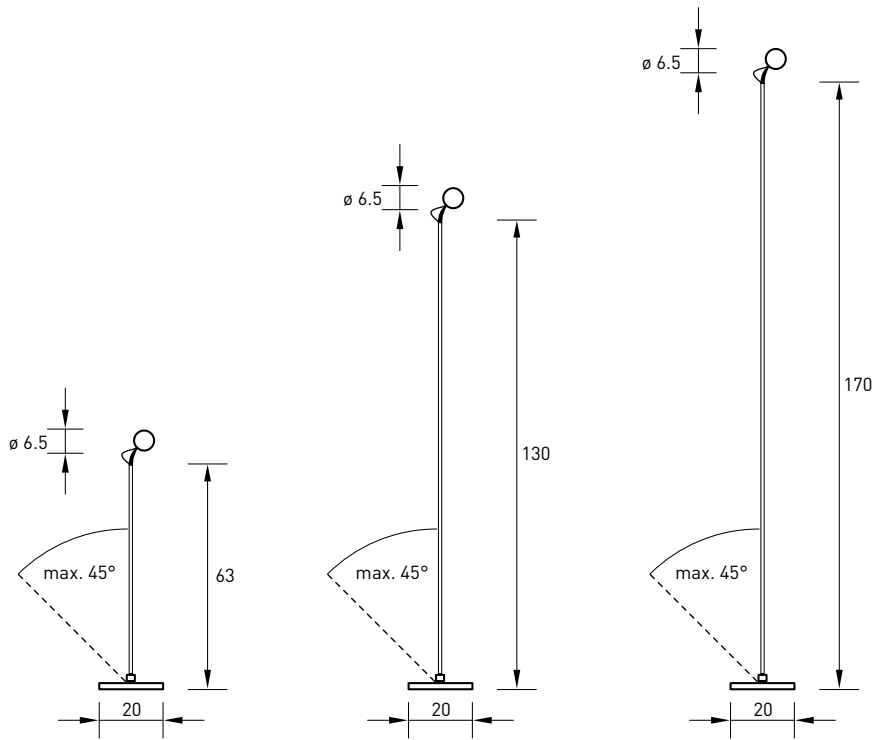

BASICA FLOOR LIGHT

die beliebten BASICA leuchten gibt es auch als stehversion. lichtschtung und dimmung erfolgen intuitiv am Sensorschalter des Leuchtenkopfs, der sich dank des intelligenten kugelpkopfmagnetgelenks in die gewünschte richtung schwenken läßt.

design: michael rösing
material: stahl, carbonfaser, aluminium

the popular BASICA series is also available as a standing version. light switching and dimming is done intuitively at the sensor switch of the luminaire head, which can be swiveled in the desired direction thanks to the intelligent spherical magnetic joint.

design: michael rösing & ralph kraeuter
material: steel, carbon fibre, aluminium