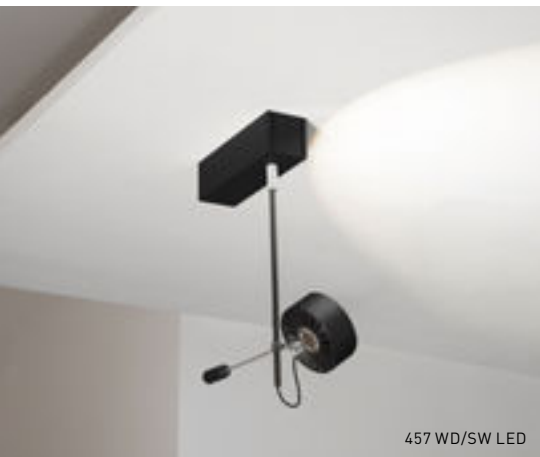

457 WD/SW LED