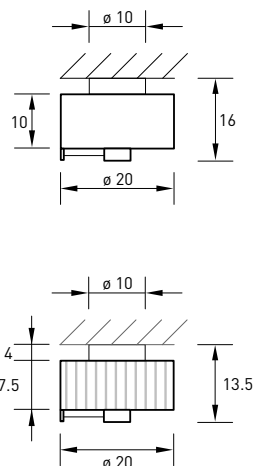

SHINING

die wand- und deckenleuchte SHINING fasziniert durch das wechselspiel von licht und schatten. die verschiedenen motive geben jedem raum eine ganz persönliche note, verleihen eine warme atmosphäre und laden den betrachter zum träumen ein. die leuchte gehört zu den gewinnern des europäischen innovationswettbewerbs für lichtdesign: NACHLUX 2007.

design: peter buning
material: glas, stahl

the SHINING wall lights and ceiling lamps fascinate by the interplay of light and shadow. the different images give each room a personal touch, and a warm atmosphere and invites the observers to dream. the lighting belongs to the winners of the european innovation competition for light design: NACHLUX 2007.

design: peter buning
material: glass, steel

ORDER NUMBERS

energy efficiency class: A+/A/B/C/D/E
halogen, bulb not included in the delivery
12 v/75 w/gy 6.35 (110 v/50 w)

478 A	20 × 16 × 20	brussels
478 D		bombay
478 E		paris
478 G		milan
478 H		wonderland
478 O		vienna
	299 €	each

halogen, bulb not included in the delivery
240 v/60 w eco/g9

450 A	riffelglas
	20 × 13.5 × 20
	149 €